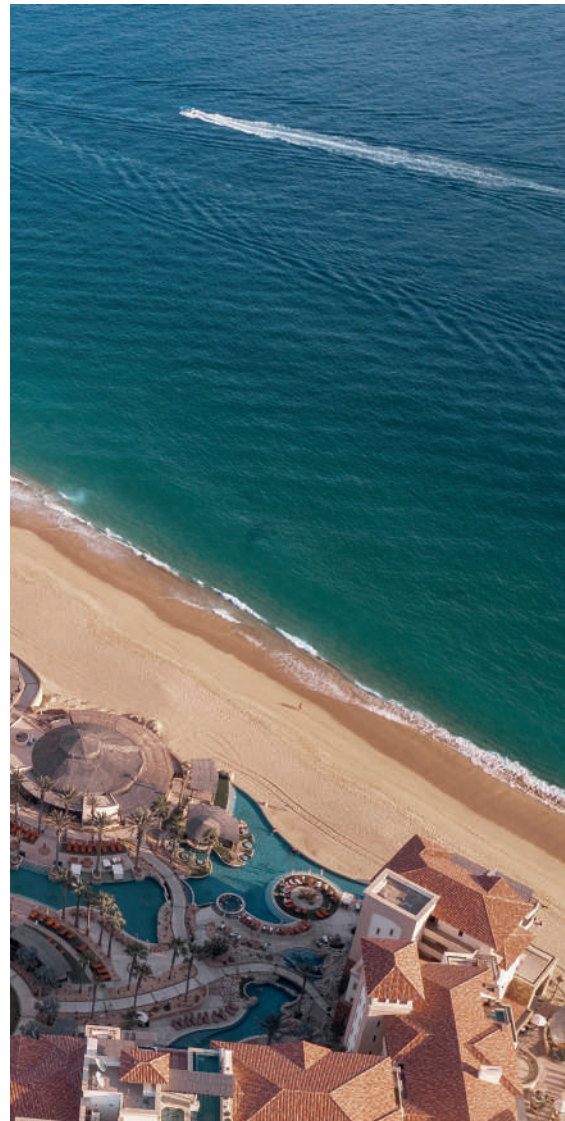

Groups information

Special room rates for all your guests, are offered with a minimum of ten (10) rooms per night, rooms will need a guarantee with a deposit and contract signed by the couple.